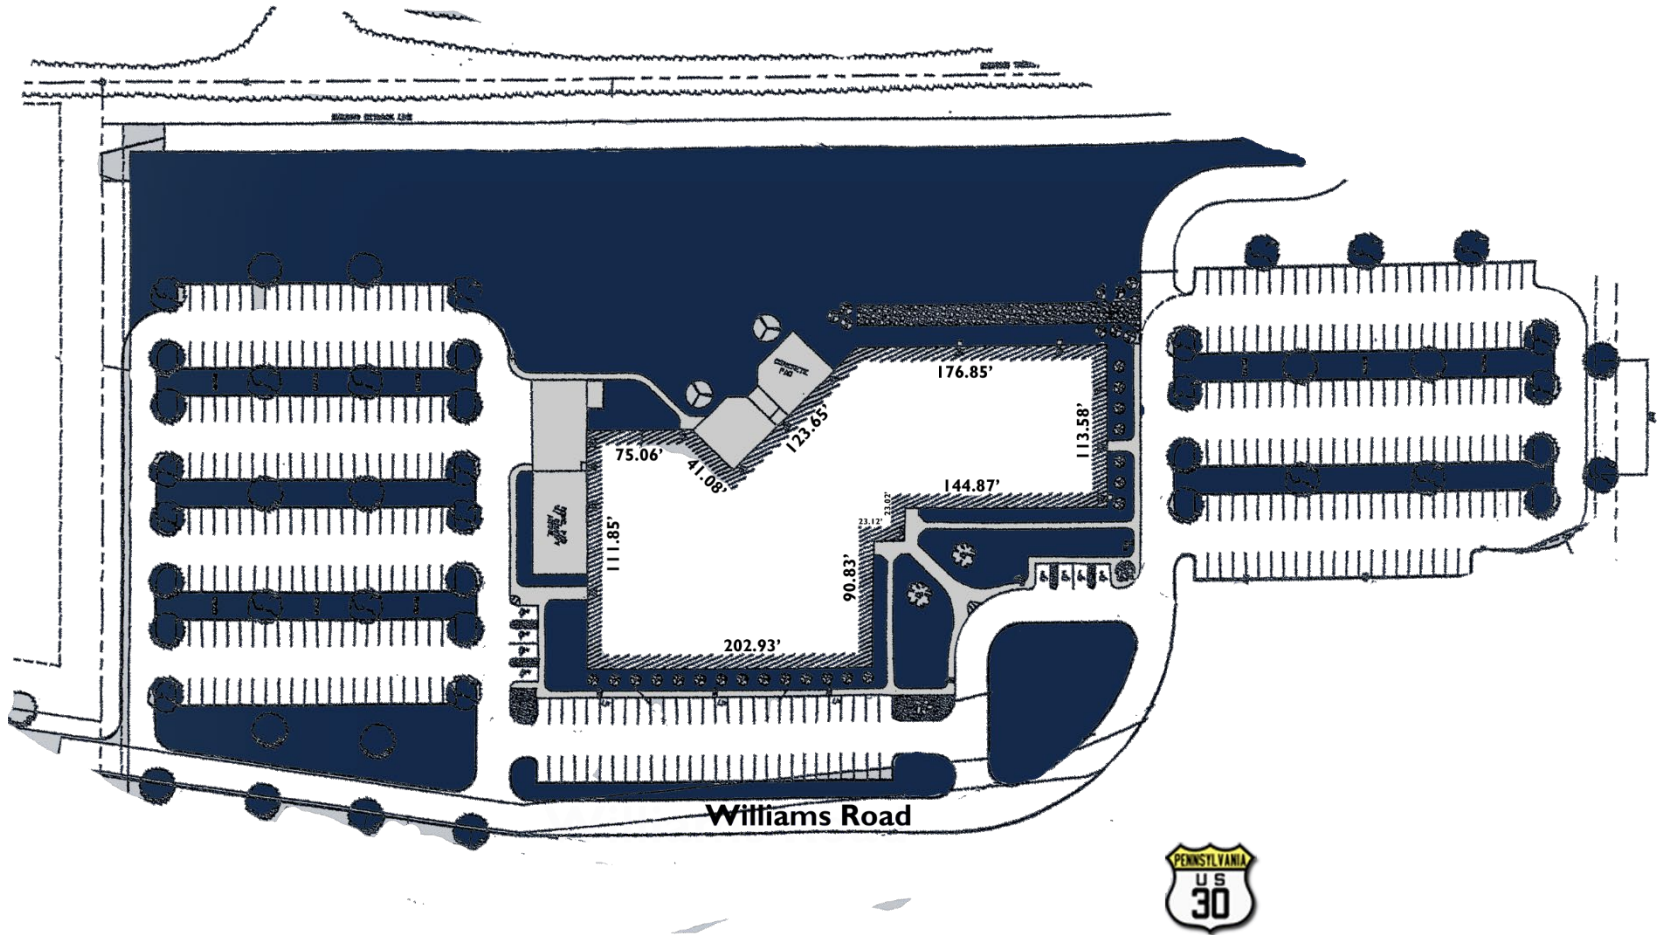

The information herein (including all faxes pertaining to the same) has been obtained from sources deemed reliable. While we do not doubt its accuracy, we have not verified and make no guarantee, warranty, or representation about it. It is your responsibility to independently confirm its accuracy and completeness and is subject to correction or can be withdrawn without notice.